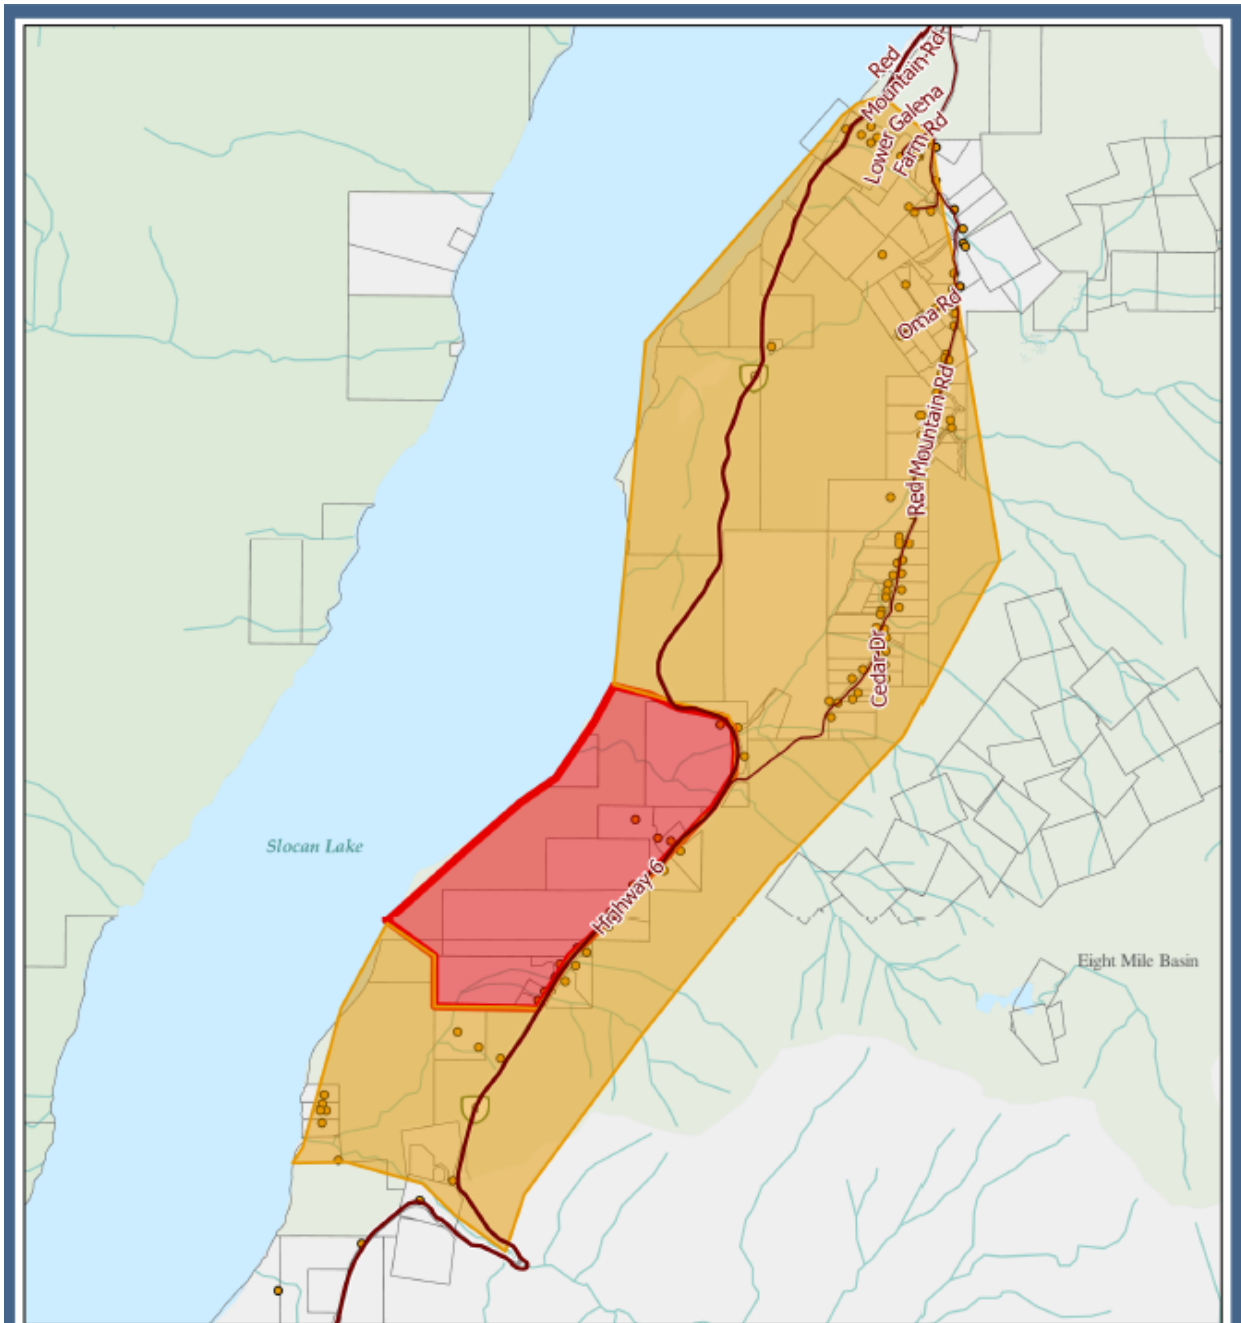

**REGIONAL DISTRICT OF
CENTRAL KOOTENAY
EMERGENCY
OPERATIONS CENTRE**

EOC Phone: 250-352-7701 or 1-866-522-7701
Current Emergency Information:
rdck.ca/EOCinfo
Register to receive emergency notifications:
rdck.ca/notifications
To report a flood, landslide, spill or other hazards:
1-800-663-3456

Aylwin Creek Wildfire Evacuation Order

- Evacuation Alert
- Evacuation Order
- Highway
- Road
- Civic Address
- Legal Parcels

Date: 7/18/2024

Map Scale: 1:45,000

The mapping information shown are approximate representations and should only be used for reference purposes. The Regional District of Central Kootenay is not responsible for any errors or omissions on this map.